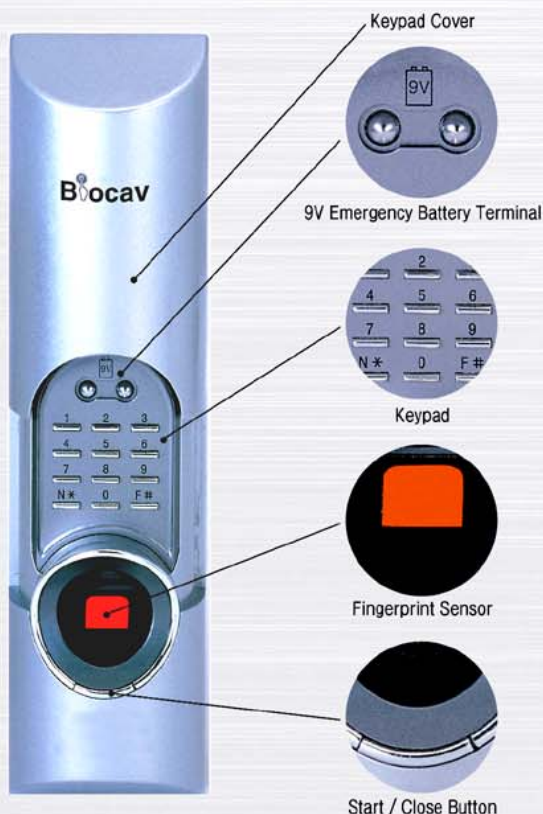

Let your fingerprint be your Key! Enjoy your life secured by ... **Biocav**

BIOCAV, the fingerprint identification doorlock, is an innovative product that can catch up with customer s needs for high-tech security and convenience. It boast of its simple design and strong locking. It is the cutting-edge doorlock system of the 21st century.

Biocav gives high security and peace of mind.

Fingerprint recognition is in the same category as that of iris-recognition, voice-identification, palm-identification systems and many R&D has been dedicated to developing these products. Especially, the fingerprint recognition technology is the most utilized and considered as the next generation's top security solution due to its high recognition rate, reliability, efficiency and user-friendly method.

Specifications

Fingerprint sensor parts	
Fingerprint Recognition	Optical Method
Verification Speed	Less than 1 sec
F.R.R (False Rejection Rate)	Less than 0.01%
F.A.R (False Acceptance Rate)	Less than 0.0001%
Registration Capacity	1,000 Fingerprints
Configuration	
Materials	Aluminium die-casting
Color	Silver
Dimensions	Outside Unit : 205(H)×70(W)×50(D) Inside Unit : 173(H)×105(W)×38(D)
Environments	
Battery	1.5V Alkaline Battery 4pcs. (AA)
Battery Life	More than 5,000 times of use
Operating Temperature	-20℃ ~ 65℃
Humidity	10% ~ 90%